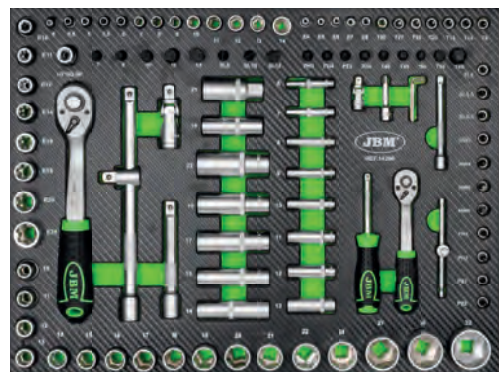

EVA MODULES SET WITH CARBON FIBER FINISH

53708 325,00€

15.20 - 1 20

4 TRAY EVA TRAY IN CARBON FIBER FINISH SET

IT CONTAINS

14296 118,00€

6.05 - 4 80

	1/2" x17	x10, 11, 12, 13, 14, 15, 16, 17, 18, 19, 20, 21, 22, 24, 27, 30, 32mm
	1/4" x13	4, 4.5, 5, 5.5, 6, 7, 8, 9, 10, 11, 12, 13, 14mm
	1/2" x5	14, 15, 17, 19, 22mm
	1/4" x8	6, 7, 8, 9, 10, 11, 12, 13mm
	1/2" x8	E10, E11, E12, E14, E16, E18, E20, E24
	1/4" x5	E4, E5, E6, E7, E8
	7/16" x2	1/2" - 1/4"
	1/2" x2	125, 250mm
	1/4" x2	50, 100mm
	x2	
	1/2" x1	
	1/2" x2	16, 21mm

	x2	PH1, PH2
	x2	PZ1, PZ2
	1/4" x4	3, 4, 5, 6mm
	x3	SL4, SL5.5, SL6.5
	x8	T8, T10, T15, T20, T25, T27, T30
	x2	PH3, PH4
	x2	PZ3, PZ4
	8mm x5	7, 8, 10, 12, 14mm
	x3	SL8, SL10, SL12
	x5	T40, T45, T50, T55, T60
	x1	1/4"
	x1	1/4"
	1/2" x1	8mm
	x3	1.5, 2, 2.5mm